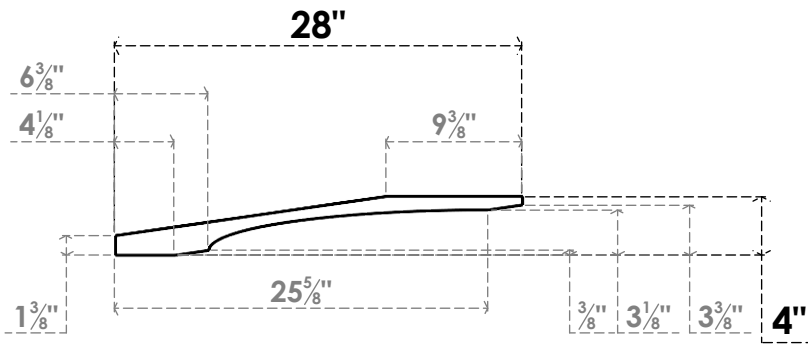

ITEM NUMBER: BRCPC040X28000X04000LEC

4"W X 28"D X 4"H LEGACY ARCHITECTURAL GRADE PVC CLOSED KNEE BRACE

SIDE PROFILE

FRONT PROFILE

ISOMETRIC

EKENA MILLWORK
 2300 WEST MAIN ST.
 CLARKSVILLE, TX 75426
 TOLL FREE: 866-607-0453
 WWW.EKENAMILLWORK.COM