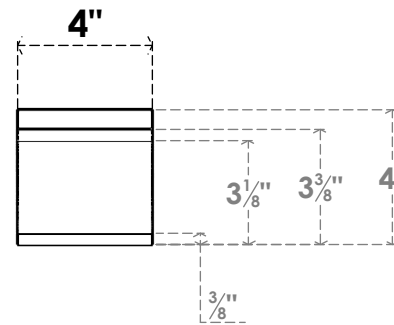

ITEM NUMBER: BRCPC040X28000X04000LEC

4"W X 28"D X 4"H LEGACY ARCHITECTURAL GRADE PVC CLOSED KNEE BRACE

SIDE PROFILE

FRONT PROFILE

ISOMETRIC

EKENA MILLWORK
 2300 WEST MAIN ST.
 CLARKSVILLE, TX 75426
 TOLL FREE: 866-607-0453
 WWW.EKENAMILLWORK.COM