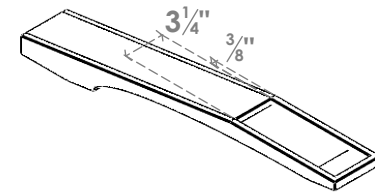

ITEM NUMBER: BRCPC040X28000X04000LEC

4"W X 28"D X 4"H LEGACY ARCHITECTURAL GRADE PVC CLOSED KNEE BRACE

SIDE PROFILE

FRONT PROFILE

ISOMETRIC

EKENA MILLWORK
 2300 WEST MAIN ST.
 CLARKSVILLE, TX 75426
 TOLL FREE: 866-607-0453
 WWW.EKENAMILLWORK.COM